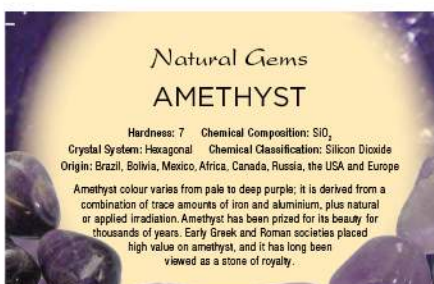

# INFORMATION CARDS

We have picked the most popular crystals and made some handy information cards.

19-EC

26-EC

29-EC

32-EC

34-EC

35-EC

Natural Gems  
**JADE**

Hardness: 6.5-7 Chemical Composition:  $\text{NaAlSi}_3\text{O}_8$   
 Crystal System: Monoclinic Chemical Classification: Silicate  
 Origin: Burma, Guatemala, Russia, California and Japan