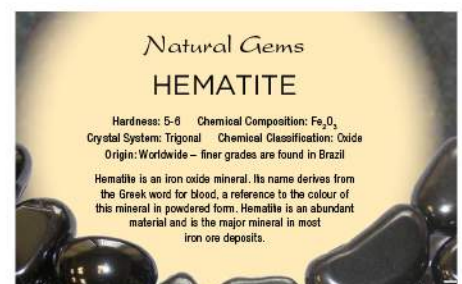

# INFORMATION CARDS

We have picked the most popular crystals and made some handy information cards.

19-EC

26-EC

29-EC

32-EC

34-EC

35-EC

Natural Gems  
**JADE**

Hardness: 6.5-7 Chemical Composition:  $\text{NaAlSi}_3\text{O}_8$   
 Crystal System: Monoclinic Chemical Classification: Silicate  
 Origin: Burma, Guatemala, Russia, California and Japan