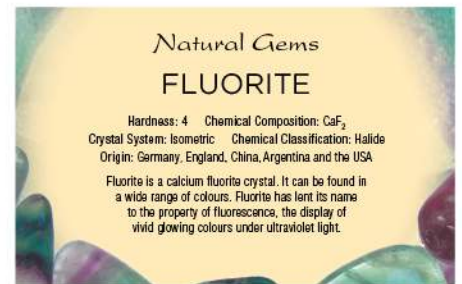

INFORMATION CARDS

We have picked the most popular crystals and made some handy information cards.

EDUCATIONAL RANGE

YOUR CUSTOMERS
WILL LOVE THEM

10-EC

101-EC

124-EC

129-EC

130-EC

14-EC

19-EC

26-EC

29-EC

32-EC

34-EC

35-EC