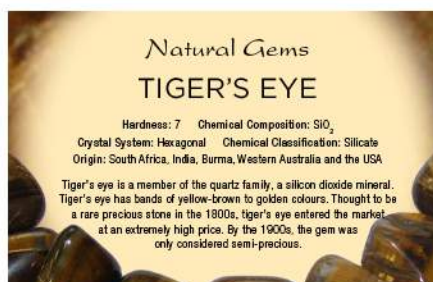

19-EC

26-EC

29-EC

32-EC

34-EC

35-EC

Natural Gems  
**JADE**

Hardness: 6.5-7 Chemical Composition:  $\text{NaAlSi}_3\text{O}_8$   
 Crystal System: Monoclinic Chemical Classification: Silicate  
 Origin: Burma, Guatemala, Russia, California and Japan