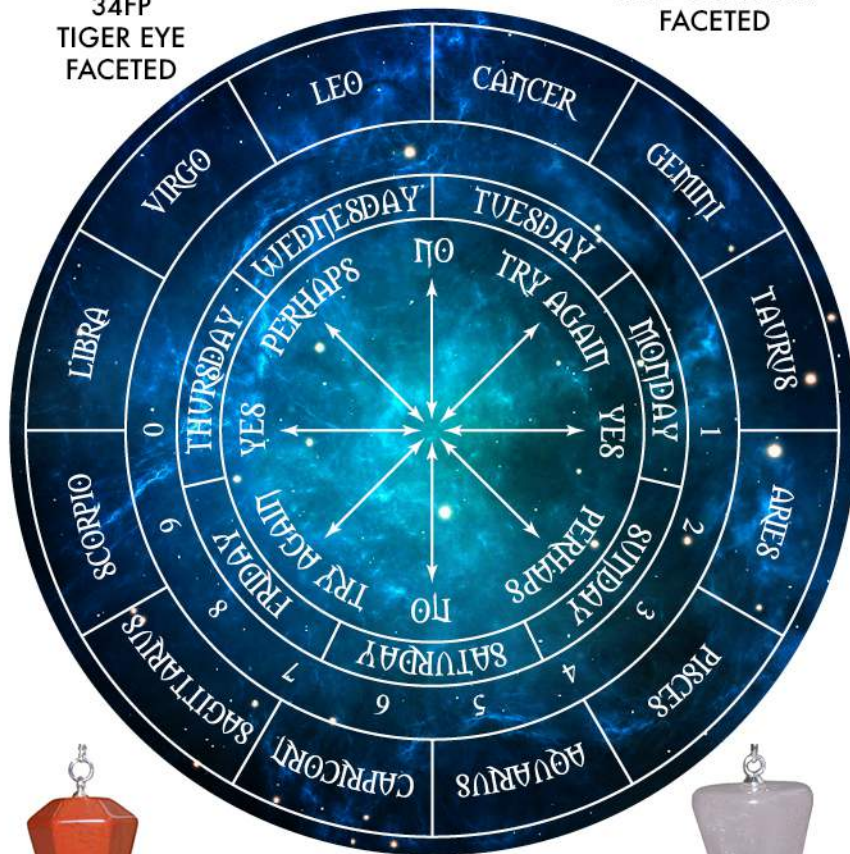

30FP  
CLEAR QUARTZ FACETED

114FP  
BLUE OBSIDIAN FACETED

19FP  
AMETHYST FACETED

42FP  
LAPIS LAZULI FACETED

36FP  
JADE FACETED

PB-ASTRO  
PENDULUM BOARD 300X300

81FP  
UNAKITE FACETED

98FP  
GOLDSTONE FACETED