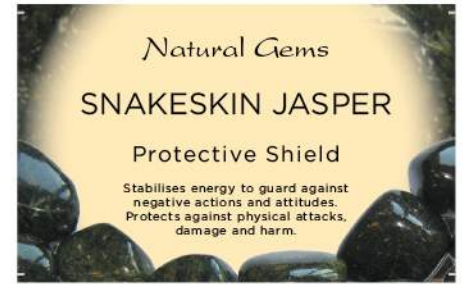

Natural Gems

SNAKESKIN JASPER

Protective Shield

Stabilises energy to guard against negative actions and attitudes. Protects against physical attacks, damage and harm.

118-IC