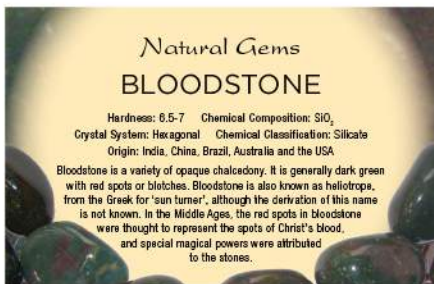

INFORMATION CARDS

We have picked the most popular crystals and made some handy information cards.

EDUCATIONAL RANGE

YOUR CUSTOMERS
WILL LOVE THEM

10-EC

101-EC

124-EC

129-EC

130-EC

14-EC

19-EC

26-EC

29-EC

32-EC

34-EC

35-EC